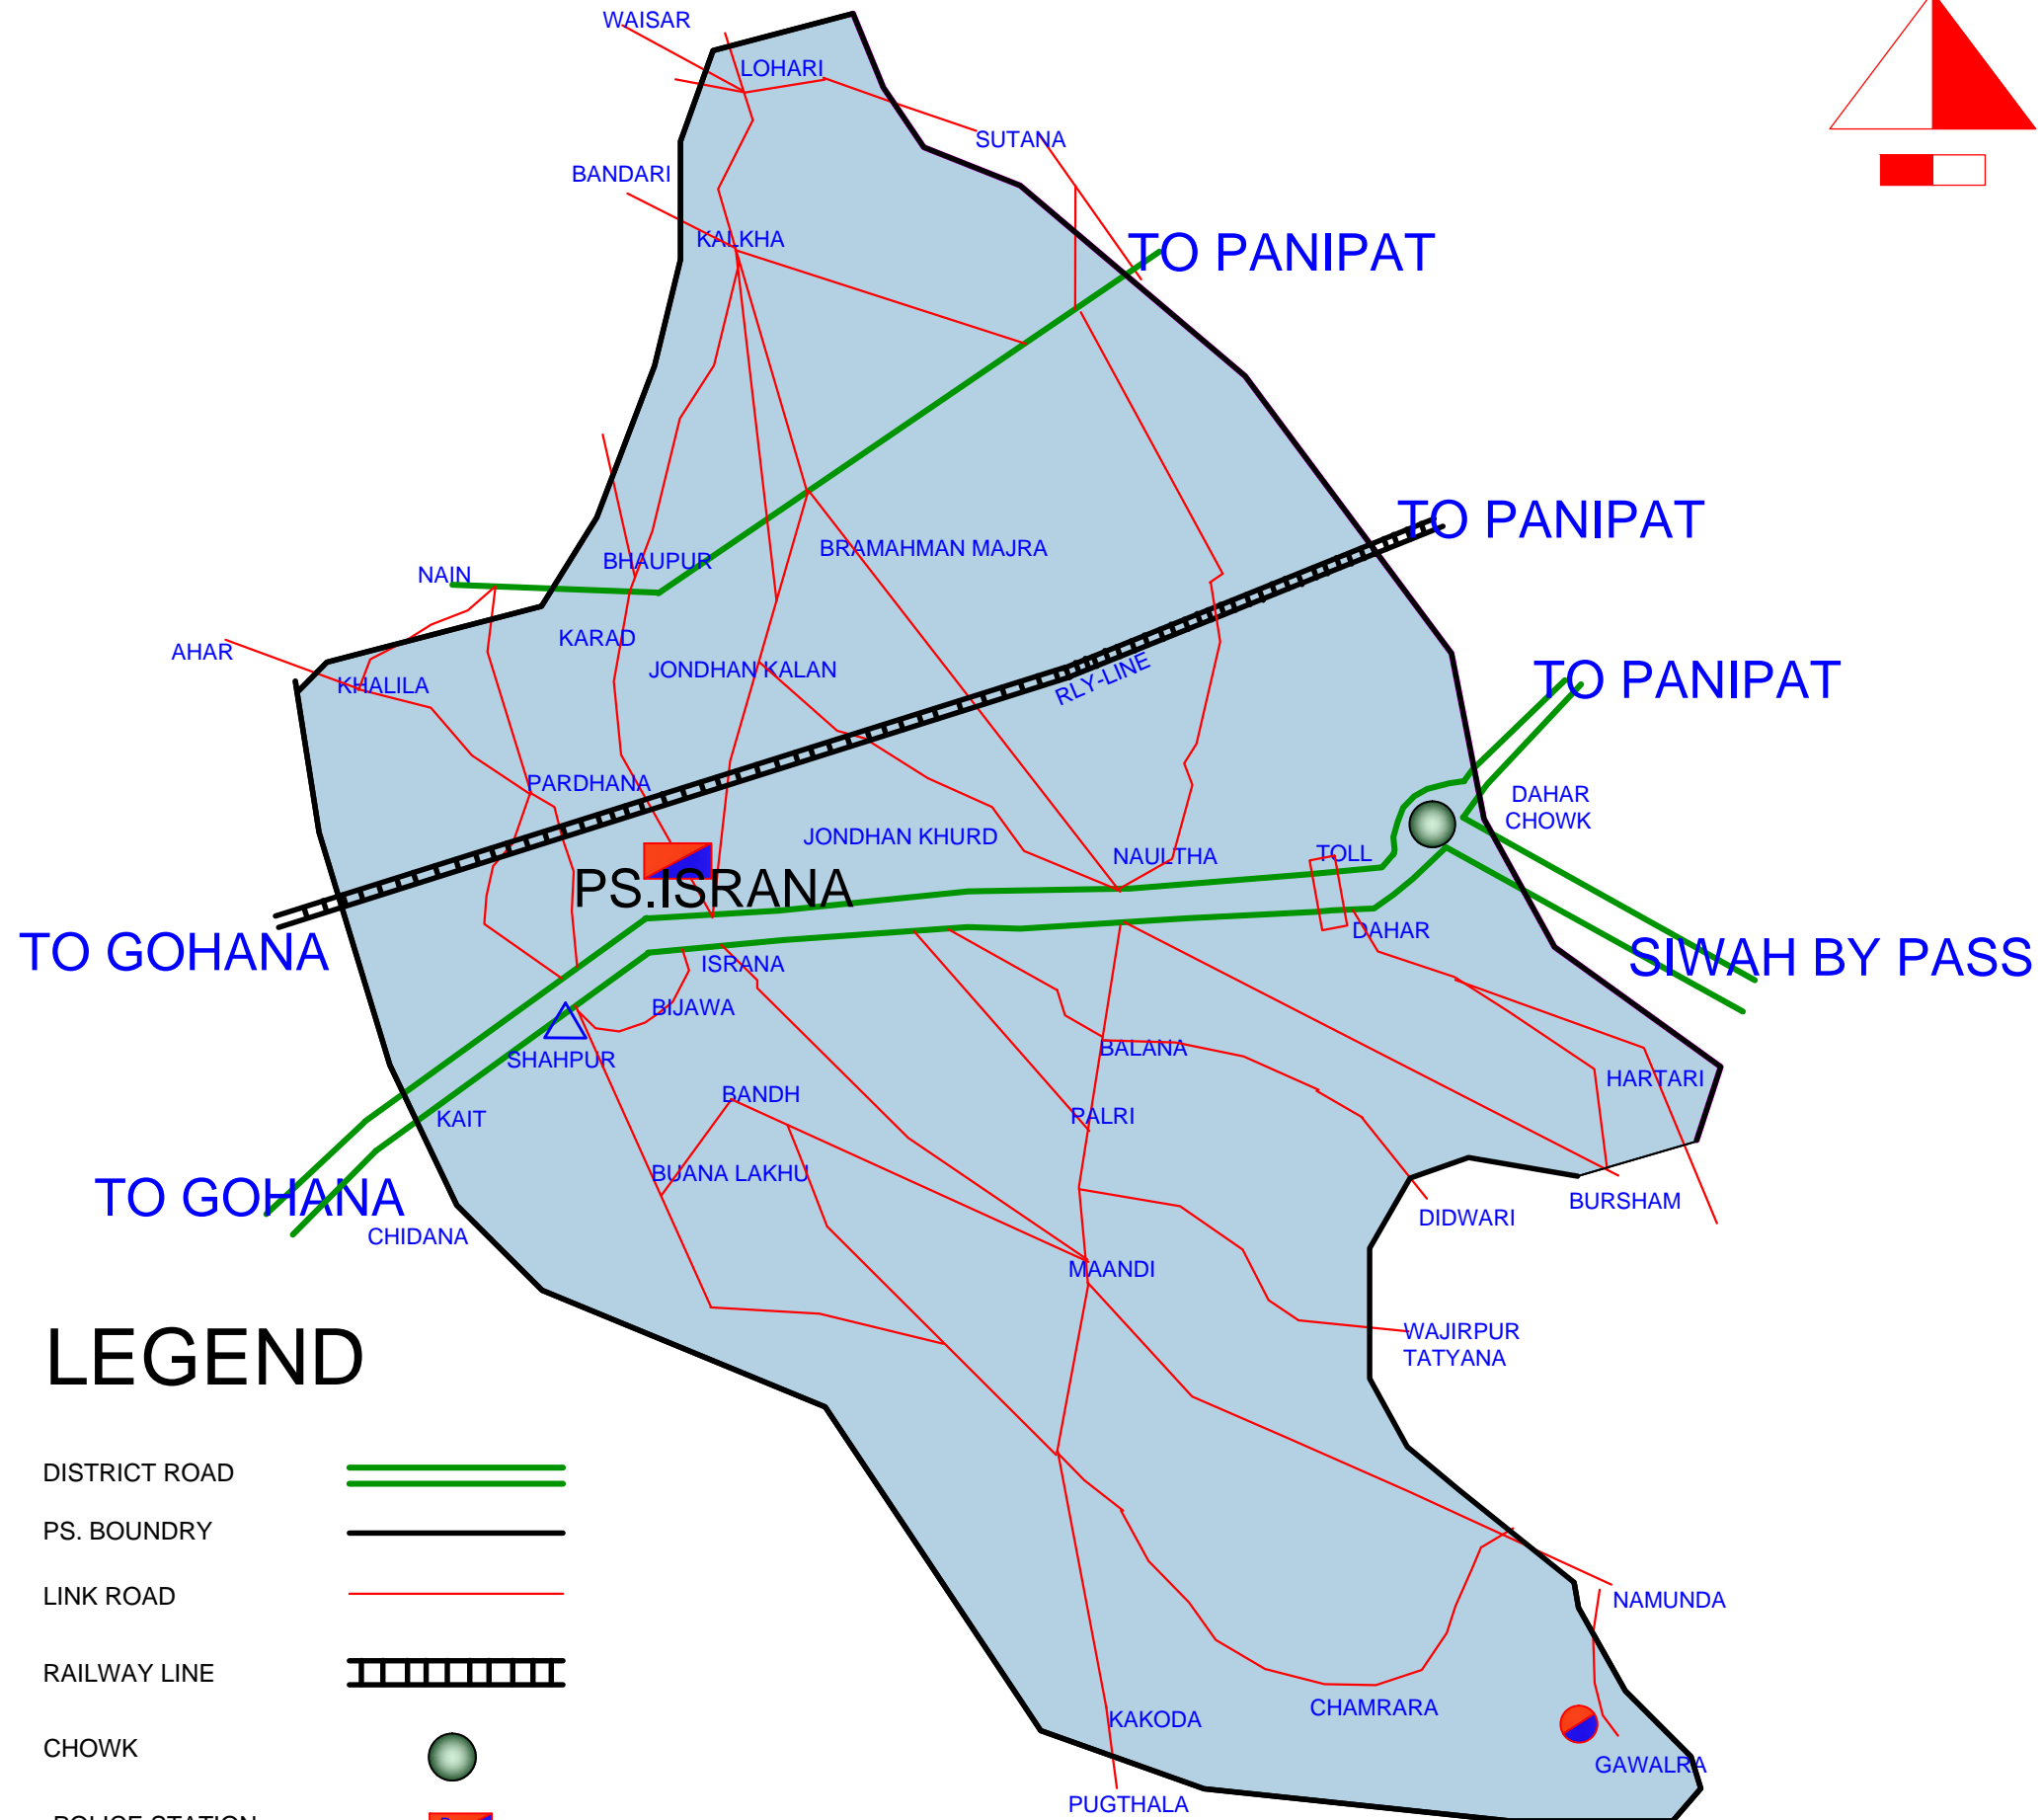

MAP OF PS.ISRANA

LEGEND

- DISTRICT ROAD 
- PS. BOUNDARY 
- LINK ROAD 
- RAILWAY LINE 
- CHOWK 
- POLICE STATION 
- POLICE POST 